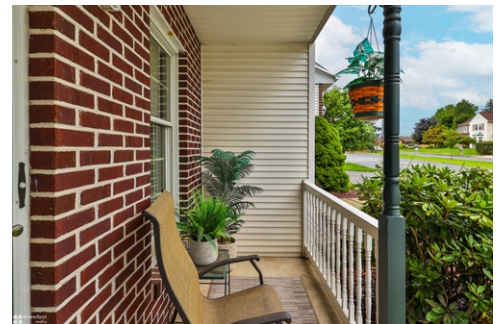

CENTURY 21®

Pinnacle
 3001 Emrick Boulevard
 Bethlehem, PA 18020
 (610) 691-0535

Remarks

Welcome to your new home! This charming brick condo features everything you need for comfortable living, including exterior maintenance such as lawn mowing, snow removal of sidewalks & driveway, & landscape. Step inside to discover stunning hardwood floors. The updated kitchen boasts granite countertops, a gas stove, and a dishwasher, making meal preparation a breeze. On the first floor, you'll find a convenient half bath, while the warm paint tones throughout create a cozy and inviting atmosphere. Upstairs, the master bedroom features double closets for ample storage. The second floor laundry adds a touch of modern convenience. The beautifully remodeled full bath is a true retreat, complete with an elegant tile & glass shower & a luxurious rain shower sprayer. The finished basement offers additional living space, perfect for a home office, gym, or entertainment room. Step outside to enjoy the retractable awning on the deck, perfect for sunny days. With a one-car garage, this home is both practical and stylish. Don't miss the opportunity to make it yours!